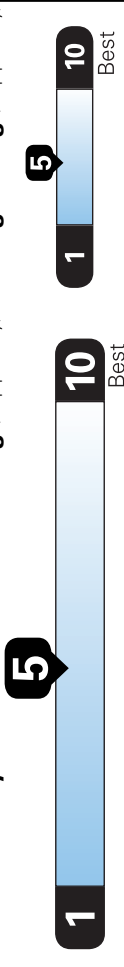

- Lane Departure Warning (LDW)
- Advanced dual-stage front airbags
- Driver knee airbag
- Front seat-mounted side airbags
- Side curtain airbags
- Adjustable front-seat shoulder belt anchors
- Three-point seatbelts with pretensioner for all

Safety & Security (cont'd)

- seating positions
- LATCH (Lower Anchors and Tethers for Children)
- Seatbelt reminder for all seating positions
- Child safety rear door locks
- Anti-theft alarm system
- Anti-theft engine immobilizer
- RISE body construction

Additional Equipment

Full Tank of Gas

- **Mitsubishi Connect Subscriptions**
- 24-month trial from the date of vehicle delivery (mobile app enrollment required)
- Safeguard Services
- Remote Services

Panoramic Sunroof Package

- Power Panoramic Sunroof
- Black Roof Rails

Spoiler

- Roof spoiler
- Rear lip spoiler

Accy Tonneau Cover

Welcome Package

- Carpeted floor mats and portfolio
- Cargo mat
- Touch Up Paint Pen

INCLUDED

$1,000.00

$525.00

$195.00

$190.00

EPA DOT Fuel Economy and Environment

Gasoline Vehicle

Fuel Economy

26 MPG
combined city/hwy

Small SUVs range from 16 to 125 MPG.
The best vehicle rates 142 MPGe.

You spend $250
more in fuel costs
over 5 years
compared to the
average new vehicle.

25 city
28 highway

3.8 gallons per 100 miles

Annual fuel cost
$1,350

Fuel Economy & Greenhouse Gas Rating (tailpipe only) **Smog Rating** (tailpipe only)

This vehicle emits 338 grams CO₂ per mile. The best emits 0 grams per mile (tailpipe only). Producing and distributing fuel also create emissions; learn more at fueleconomy.gov.

Actual results will vary for many reasons, including driving conditions and how you drive and maintain your vehicle. The average new vehicle gets 27 MPG and costs $6500 to fuel over 5 years. Cost estimates are based on 15000 miles per year at $2.35 per gallon. MPGe is miles per gasoline gallon equivalent. Vehicle emissions are a significant cause of climate change and smog.

fueleconomy.gov

Calculate personalized estimates and compare vehicles

10-year
LIMITED POWERTRAIN WARRANTY

10 YEAR / **100,000** MILE POWERTRAIN
7 YEAR / **100,000** MILE ANTI-CORROSION/PERFORATION
5 YEAR / **UNLIMITED** MILE BUMPER-TO-BUMPER ROADSIDE ASSISTANCE
*See participating Retailer for Limited Warranty and Roadside Assistance terms and conditions.

Parts Content Information

For vehicles in this carline:
U.S./Canadian Major Sources of Parts Content: **JAPAN 97%**

For this vehicle:
Final Assembly Point: **OKAZAKI, JAPAN**
Country of Origin: **JAPAN**
Engine: **JAPAN**
Transmission: **JAPAN**

Note: Parts content does not include final assembly, distribution, or other non-parts costs.

GOVERNMENT 5-STAR SAFETY RATINGS

Overall Vehicle Score Not Rated
Based on the combined ratings of frontal, side and rollover. Should ONLY be compared to other vehicles of similar size and weight.

Frontal Crash Not Rated
Driver Passenger
Based on the risk of injury in a frontal impact. Should ONLY be compared to other vehicles of similar size and weight.

Side Crash ★ ★ ★ ★ ★
Front seat Rear seat
Based on the risk of injury in a side impact.

Rollover ★ ★ ★ ★ ★
Based on the risk of rollover in a single-vehicle crash.

Star ratings range from 1 to 5 stars (★ ★ ★ ★ ★) with 5 being the highest.
Source: National Highway Traffic Safety Administration (NHTSA).
www.safercar.gov or 1-888-327-4236

Cumulative Accessory Weight is 14.1 lbs

Method of Transport: TRUCK
VIN : JA4ASWAA0NZ004721
Plant/Port of Entry: BALTIMORE, MD
Route Code : TTA

Gasoline, license and title fees, applicable federal, state and local taxes and dealer and distributor installed options and accessories are not included in the manufacturer's suggested retail price. This label has been applied to this vehicle pursuant to federal law and cannot be moved or altered prior to delivery to the ultimate purchaser.